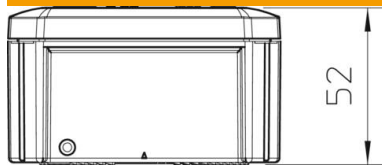

### Master data

Item number	2007223
Type	T 40 OE
Description 1	Junction box
Description 2	without insertion opening
Manufacturer	OBO
Dimension	90x90x52
Colour	Light grey; RAL 7035
Material	Polypropylene
Smallest sales unit	5
Unit of quantity	Piece
Weight	6.3 kg
Weight unit	kg/100 pc.
CO2 Footprint (GWP) Cradle-to-Gate	0,2222 kg COe / 1 Piece

### Dimensions

Length	90 mm
Width	90 mm
Height	52 mm