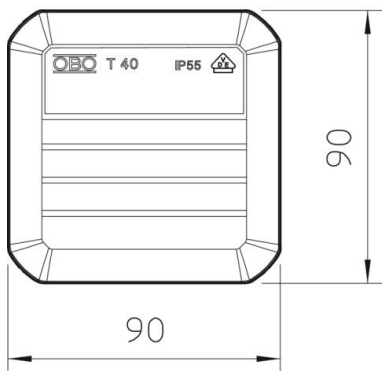

### Master data

Item number	2007223
Type	T 40 OE
Description 1	Junction box
Description 2	without insertion opening
Manufacturer	OBO
Dimension	90x90x52
Colour	Light grey; RAL 7035
Material	Polypropylene
Smallest sales unit	5
Unit of quantity	Piece
Weight	6.3 kg
Weight unit	kg/100 pc.
CO2 Footprint (GWP) Cradle-to-Gate	0,2222 kg COe / 1 Piece

### Dimensions

Length	90 mm
Width	90 mm
Height	52 mm

### Technical data

Expandable	yes
Type of entry	None
Type of entry	Cable
Type of housing penetration	Without
Measured insulation voltage $V_i$	500 V
Equipment	Without
Cover	Not transparent
Cover fastening	Locking
Entry from rear	yes
Entries	None
Explosion-tested version	no
Flame-resistant	Acc. to VDE 0471/DIN 695 Part 2-1, test temperature 750°C
Shape	Square
Maintain electrical functions	Without
For Ex zone	Without
For Ex zone gas	Without
For Ex zone dust	Without
Fibre-glass reinforced	no
Halogen-free	yes
Clear internal dimensions	77x77x46 mm
With screening	no
with lid	yes
Mounting type	Wall/ceiling mounting
Nominal cross-section, min.	4 mm <sup>2</sup>
Nominal voltage	500 V
Sealable	no
Protection rating	IP56