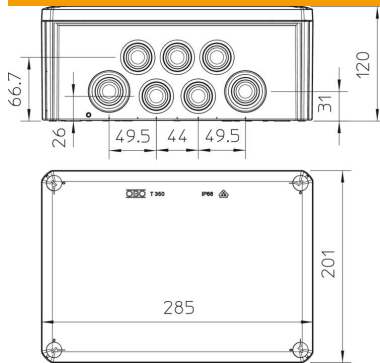

Technical data sheet

Junction box T 350, plug-in seal

Item number: 2007125

Junction box for the connection of cables and lines indoors and in protected outdoor areas. Rectangular design with plug-in seals to the sides and knock-out entries in the bottom. Suitable for wall and ceiling mounting and on mounting panels. With the option to fasten inside and to mount via the corner domes. Cover with quick lock, sealable. Made from halogen-free and UV-resistant materials.

Item number	2007125
Type	T 350
Description 1	Junction box
Description 2	with entries
Manufacturer	OBO
Dimension	285x201x120
Colour	Light grey; RAL 7035
Material	Polypropylene, fibreglass reinforced
Smallest sales unit	1
Unit of quantity	Piece
Weight	63 kg
Weight unit	kg/100 pc.
CO2 Footprint (GWP) Cradle-to-Gate	2,7525 kg COe / 1 Piece

Technical data sheet

Junction box T 350, plug-in seal

Item number: 2007125

Dimensions

Length	285 mm
Width	201 mm
Height	120 mm

Technical data

Expandable	yes
No. of entries	24
Type of insertion	Plug-in seal
Type of entry	Cable
Type of housing penetration	Cuttable stepped membrane
Measured insulation voltage V_i	500 V
Equipment	Without
Cover	Not transparent
Cover fastening	Screwed
Entry from rear	yes
Entries	16 x M32 8 x M40
Explosion-tested version	no
Flame-resistant	acc. to VDE 0471/DIN 695 Part 2-1, test temperature 650°C
Shape	Rectangular
Maintain electrical functions	Without
For Ex zone	Without
For Ex zone gas	Without
For Ex zone dust	Without
Fibre-glass reinforced	yes
Halogen-free	yes
Clear internal dimensions	267x182x110 mm
With screening	no
with lid	yes
Mounting type	Wall/ceiling mounting
Nominal cross-section, min.	35 mm ²
Nominal voltage	500 V
Sealable	yes
Protection rating	IP66
Protection rating IK code	IK05.
Permitted temperature range, max.	60 °C
Permitted temperature range, min.	-5 °C
Transparent lid	no
Weatherproof	no